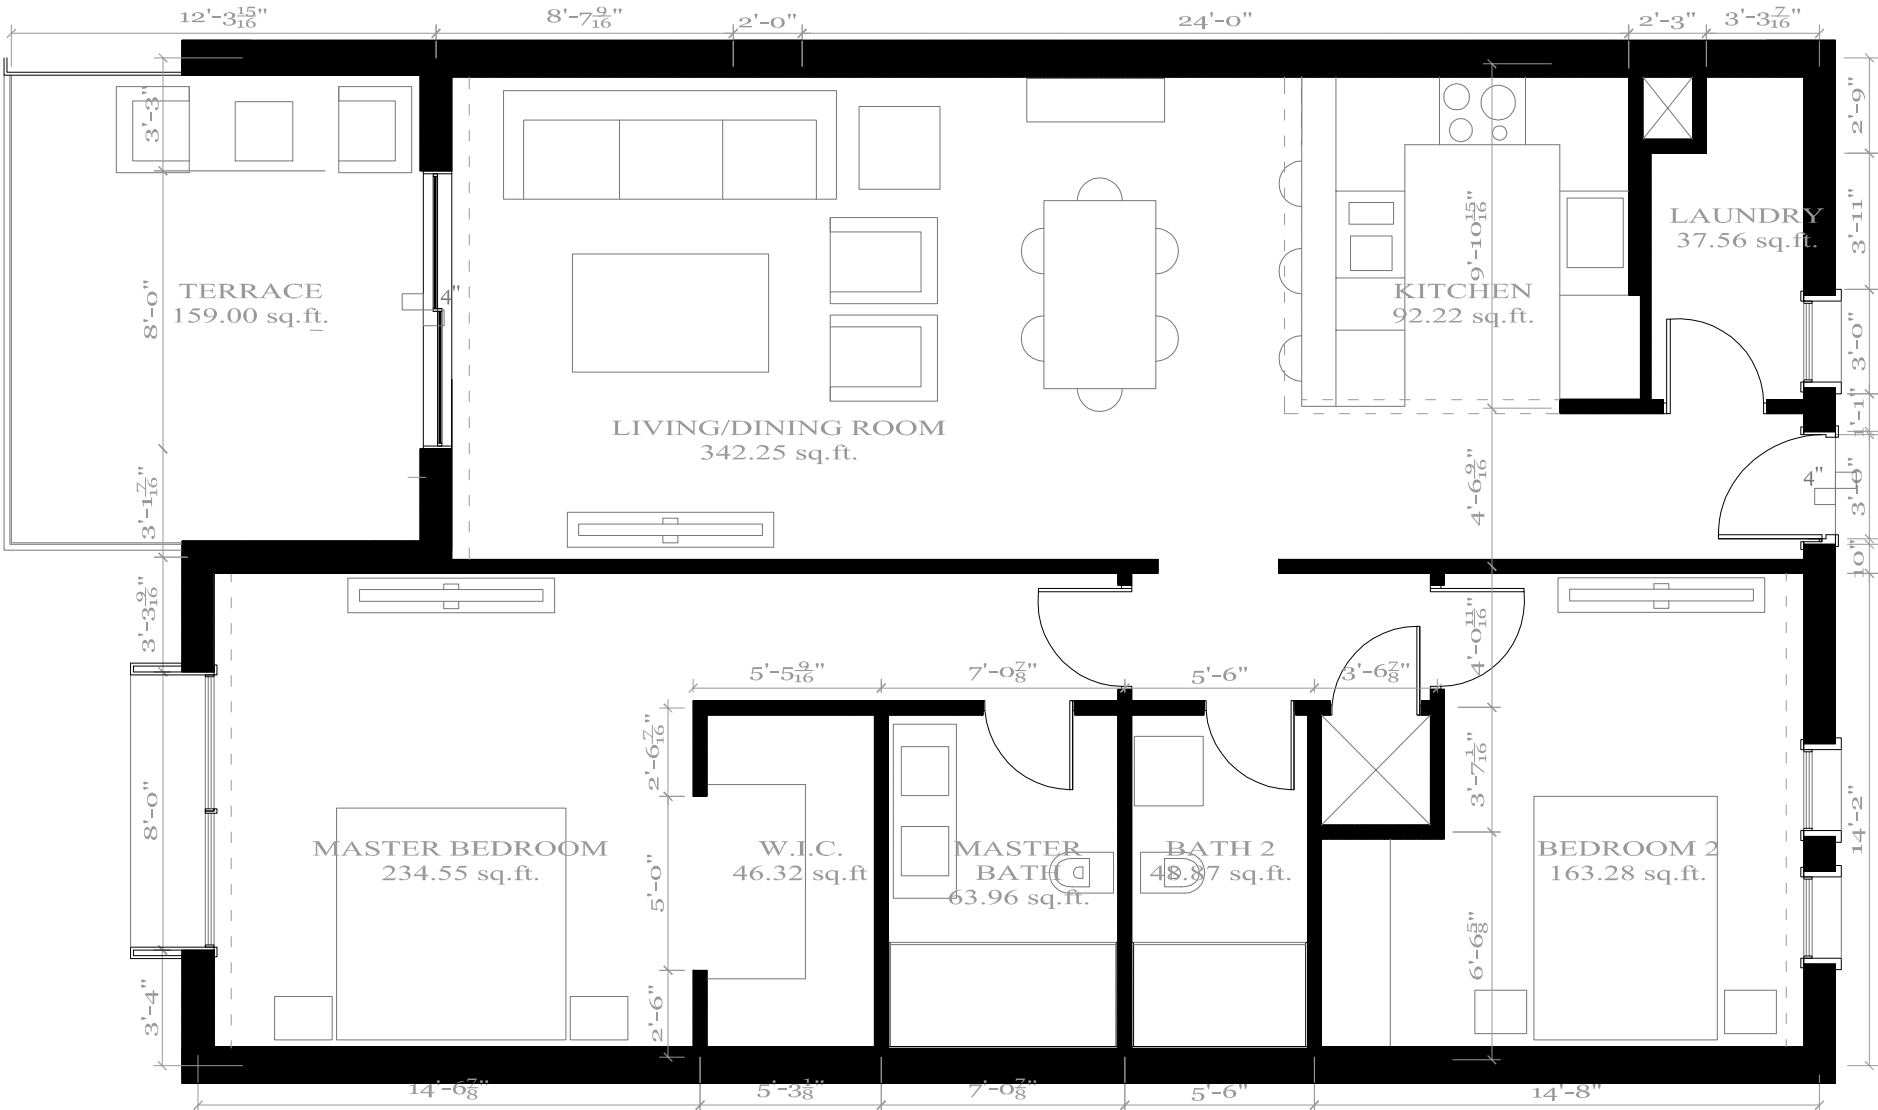

TWO BEDROOM - 103-110 & 203-210

Air Conditioned Space
1183 ft² / 110 m²

Patio Space
161 ft² / 15 m²

Total Space
1345 ft² / 12 m²

2 BEDROOMS
2 BATHROOMS